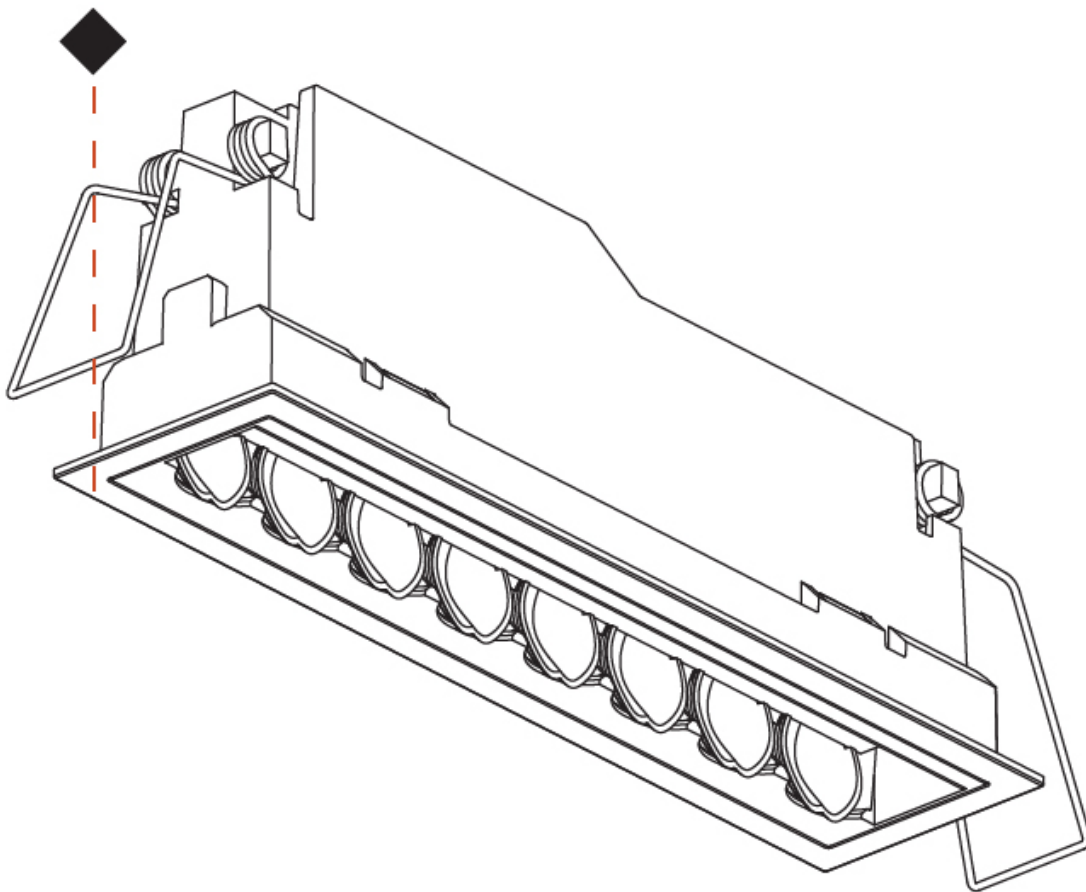

MAGIQ HOLLOW WALLWASH RECESSED

A35582-

PROJECT	_____
TYPE	_____
SPECIFIER	_____
QUANTITY	_____
DATE	_____